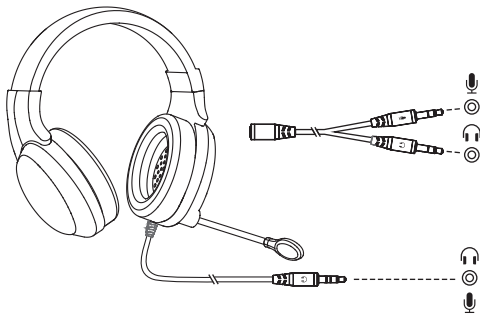

peppermint

User guide

www.ppmind.ch

GT-420

GAMING HEADSET

GT-420

GAMING HEADSET